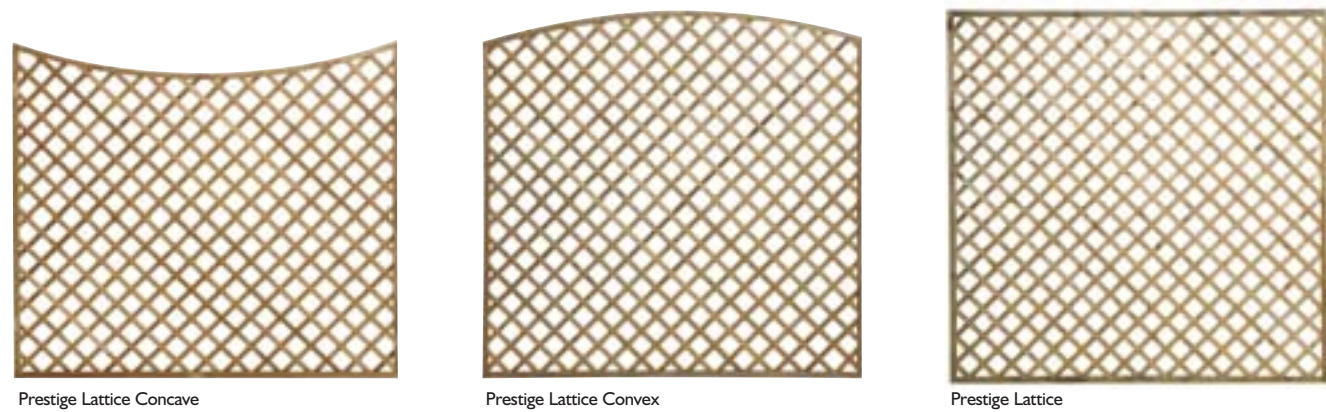

Product	Size (mm) w x h	Code
Close Board Gate <i>(Fixings not included)</i>	915 x 1825	CBVGA6X3

Traditional Lap Gate

Traditional Lap Gate

Product	Size (mm) w x h	Code
Traditional Lap Gate <i>(Fixings not included)</i>	915 x 1825	WEPGA6X3

Close Board Gate

Prestige Lattice

Our Prestige Range represents the highest quality of construction and durability. Designed to be used as border fencing to enforce boundaries whilst maintaining an open outlook, these pressure treated panels feature rebated frames, rounded edges and a high quality, natural timber, smooth finish.