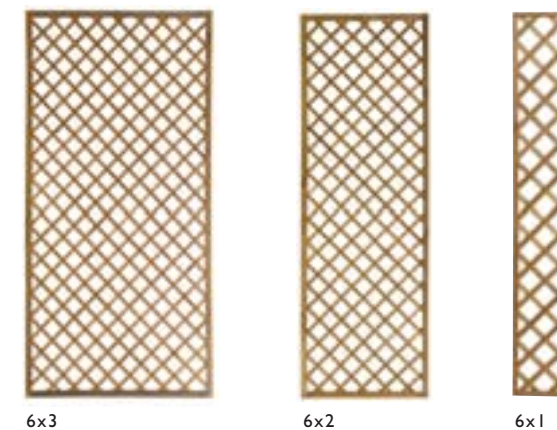

6x2

6x1

Lattice Accessories

Our range of lattice opens up all sorts of possibilities in the garden; by mixing and matching, you can create your own look. The variety of sizes makes it possible to fit many difficult schemes. These panels can be used in conjunction with traditional fence panels.

Product	Size (mm) w x h	Code
Decorative Lattice	1830 x 900	DRL6X3
Decorative Lattice	1830 x 600	DRL6X2
Decorative Lattice	1830 x 300	DRL6X1

Pressure treated

Product	Size (mm) w x h	Code
Convex Crown	1830 x 300	DRLVEX

Pressure treated

Product	Size (mm) w x h	Code
Concave Crown	1830 x 300	DRLCAVE

Pressure treated

Convex Crown

Concave Crown

6x3

6x2

6x1

Concave and Convex crowns used in conjunction with Traditional Lap Panels