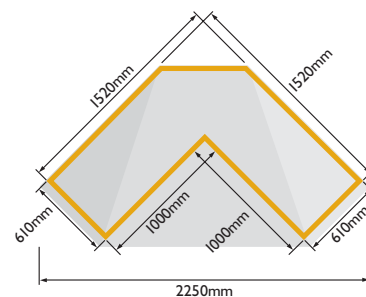

The Party Arbour as an arbour seat

Harrow

Size (mm) d x w x h	Code
940 x 1765 x 2340	PERHARR

Wrought iron side panels and back panel insert
 Pressure treated
 Natural timber finish

Canterbury

Size (mm) d x w x h	Code
910 x 1620 x 2330	PERCANT

Jaipur

Size (mm) d x w x h	Code
800 x 1330 x 2075	PERJAI

- Eastern-influenced design
- Open slatted roof
- Pressure treated
- Natural timber finish

Victoria

Size (mm) d x w x h	Code
800 x 1340 x 1990	PERVIC

Sheraton

Size (mm) d x w x h	Code
1300 x 2250 x 2330	PERSHER

Steel and FSC hardwood construction
 Metallic grey powder-coated finish
 Fits in right-angled corner
 Open slatted roof

Monaco

Size (mm) d x w x h	Code
800 x 1725 x 2150	PERMON

Haven

Size (mm) d x w x h	Code
1730 x 2500 x 2500	PERHAV

Attractive metal detailing
 Fits in any right-angled corner
 Pressure treated
 Natural timber finish

Willow Gazebo

Size (mm) d x w x h	Code
2150 x 2480 x 2650	GAZWILI