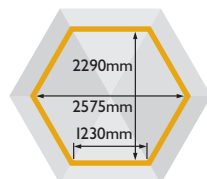

Oriental Pagoda

This pagoda epitomises the Oriental influence so beloved by gardeners worldwide. As part of your Japanese garden this feature will be a stunning centrepiece. The styling and height of the pagoda creates a powerful design feature and makes a wonderful focal point for any garden.

Size (mm) d x w x h	Code
3290 x 4025 x 3320	PERGODA2HD

Pressure treated
Natural timber finish

Gainsborough

The Gainsborough is supplied as a complete kit comprising of one solid full height and two solid half height infill panels as well as four half trellis panels. The kit provides numerous assembly options, some of which are illustrated below.

Size (mm) d x w x h	Code
2600 x 3000 x 2700	GAZGAIN

Six-sided gazebo
Pressure treated
Natural timber finish

Example:
1 x full solid infill panel
2 x half solid infill panel
4 x half trellis panel

Example:
1 x full solid infill panel
4 x half trellis panel

Example:
1 x half solid infill panel
4 x half trellis panel