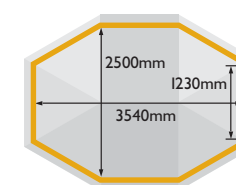

Jaipur

Size (mm) d x w x h	Code
800 x 1330 x 2075	PERJAI

- Eastern-influenced design
- Open slatted roof
- Pressure treated
- Natural timber finish

Victoria

Size (mm) d x w x h	Code
800 x 1340 x 1990	PERVIC

Sheraton

Size (mm) d x w x h	Code
1300 x 2250 x 2330	PERSHER

Steel and FSC hardwood construction
 Metallic grey powder-coated finish
 Fits in right-angled corner
 Open slatted roof

Monaco

Size (mm) d x w x h	Code
800 x 1725 x 2150	PERMON

Haven

Size (mm) d x w x h	Code
1730 x 2500 x 2500	PERHAV

Attractive metal detailing
 Fits in any right-angled corner
 Pressure treated
 Natural timber finish

Willow Gazebo

Size (mm) d x w x h	Code
2150 x 2480 x 2650	GAZWILI

Attractive rustic design
Easy to assemble
Pressure treated decking floor (sold separately)

Pressure treated decking floor (sold separately)

Sandringham

Size (mm) d x w x h	Code
3000 x 3940 x 2700	GAZSAN

Eight-sided gazebo
Pressure treated
Natural timber finish