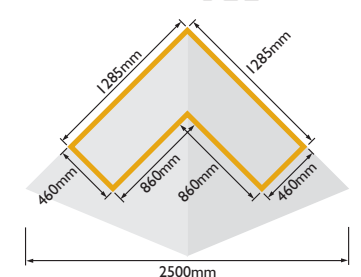

Jaipur

Size (mm) d x w x h	Code
800 x 1330 x 2075	PERJAI

- Eastern-influenced design
- Open slatted roof
- Pressure treated
- Natural timber finish

Victoria

Size (mm) d x w x h	Code
800 x 1340 x 1990	PERVIC

Sheraton

Size (mm) d x w x h	Code
1300 x 2250 x 2330	PERSHER

Steel and FSC hardwood construction
 Metallic grey powder-coated finish
 Fits in right-angled corner
 Open slatted roof

Monaco

Size (mm) d x w x h	Code
800 x 1725 x 2150	PERMON

Aluminium and FSC hardwood construction
 Contemporary design
 Open slatted roof

Montrose

Size (mm) d x w x h	Code
1730 x 2500 x 2500	PERMONT

Fits in any right-angled corner
 Large seating area
 Pressure treated
 Natural timber finish

Haven

Size (mm) d x w x h	Code
1730 x 2500 x 2500	PERHAV

Attractive metal detailing
 Fits in any right-angled corner
 Pressure treated
 Natural timber finish

Willow Gazebo

Size (mm) d x w x h	Code
2150 x 2480 x 2650	GAZWILI