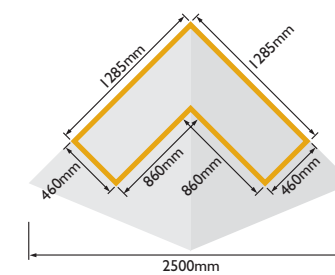

The Party Arbour as an arbour seat

Harrow

Size (mm) d x w x h	Code
940 x 1765 x 2340	PERHARR

Wrought iron side panels and back panel insert
 Pressure treated
 Natural timber finish

Canterbury

Size (mm) d x w x h	Code
910 x 1620 x 2330	PERCANT

Jaipur

Size (mm) d x w x h	Code
800 x 1330 x 2075	PERJAI

- Eastern-influenced design
- Open slatted roof
- Pressure treated
- Natural timber finish

Victoria

Size (mm) d x w x h	Code
800 x 1340 x 1990	PERVIC

Sheraton

Size (mm) d x w x h	Code
1300 x 2250 x 2330	PERSHER

Steel and FSC hardwood construction
 Metallic grey powder-coated finish
 Fits in right-angled corner
 Open slatted roof

Monaco

Size (mm) d x w x h	Code
800 x 1725 x 2150	PERMON

Haven

Size (mm) d x w x h	Code
1730 x 2500 x 2500	PERHAV

Attractive metal detailing
 Fits in any right-angled corner
 Pressure treated
 Natural timber finish

Willow Gazebo

Size (mm) d x w x h	Code
2150 x 2480 x 2650	GAZWILI