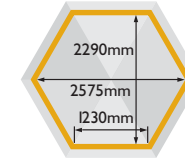

Gainsborough

The Gainsborough is supplied as a complete kit comprising of one solid full height and two solid half height infill panels as well as four half trellis panels. The kit provides numerous assembly options, some of which are illustrated below.

Size (mm) d x w x h	Code
2600 x 3000 x 2700	GAZGAIN

Six-sided gazebo
Pressure treated
Natural timber finish

Example:
1 x full solid infill panel
2 x half solid infill panel
4 x half trellis panel